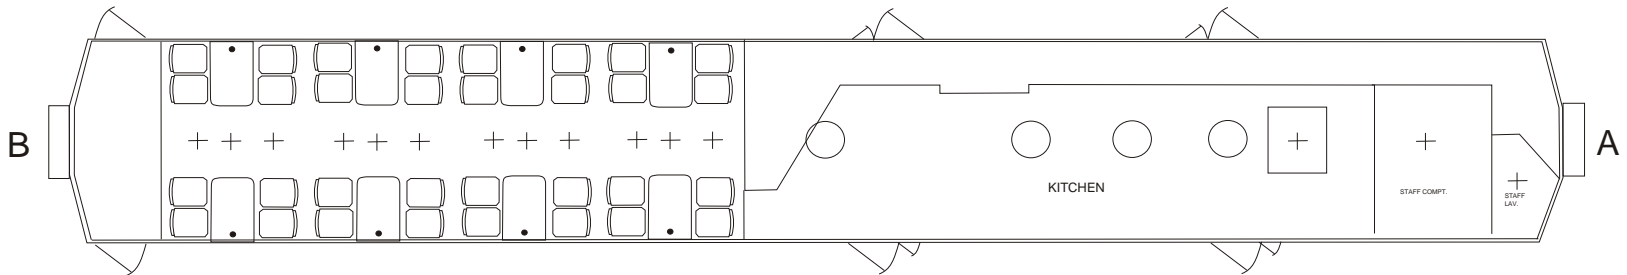

RC/256
CRT
 KITS

S.R. / B.R. BULLEID 63' CORRIDOR KITCHEN/RESTAURANT 3RD
 DIAG. 2660
 Running Nos: 7881 - 7891
 Built 1947/8

END 'B'

END 'A'