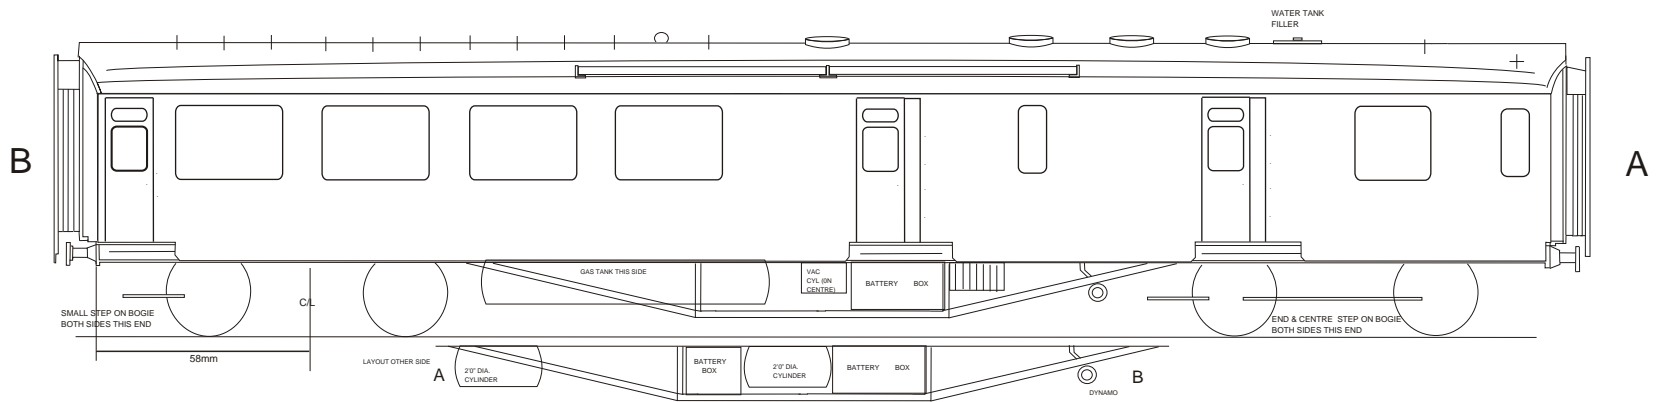

RC/256
CRT
 KITS

S.R. / B.R. BULLEID 63' CORRIDOR KITCHEN/RESTAURANT 3RD
 DIAG. 2660
 Running Nos: 7881 - 7891
 Built 1947/8

END 'B'

END 'A'